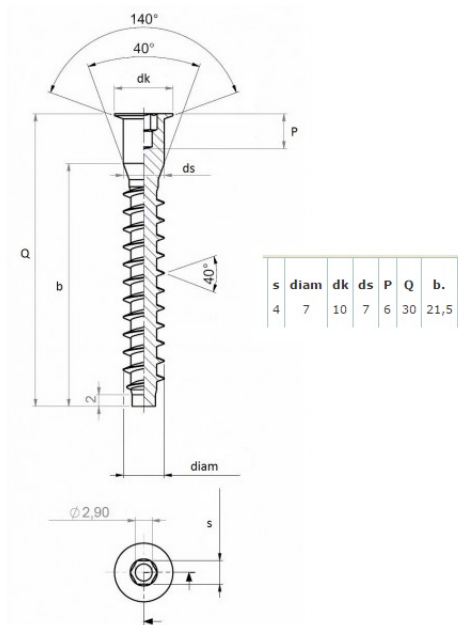

PRODUCT SHEET

Description:

Assembla Screw, CSK, Hex, $\varnothing 7,0 \times 30 \text{mm}$, Steel BZP,W/Hole F/Cap

Item number:

12.17.028-1

Units	Box	Carton	HS Code	Barcode
Pcs.	1	2500	7318149199	 5704866030250